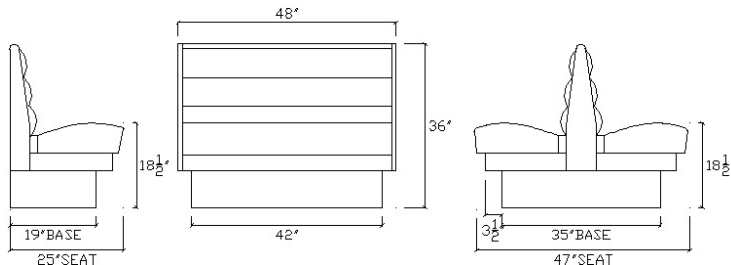

KC Booth 2400 Series

Available Back Treatments

Plain

Square Tuft

6" Horizontal Channel

Diamond Tuft

6" Vertical Channel

4" Vertical Channel

Model #	Description	Height	Width	Depth
2401-36X	Single Booth, finished 1 end	36"	43" or 47"	25"
2402-36X	Double Booth finish 1 end	36"	43" or 47"	47"
2401-36	Single Booth, finished 2 ends	36"	44" or 48"	25"
2402-36	Double Booth finish 2 ends	36"	44" or 48"	47"
2403H-36	Half Circle (No OSB)	36"	47"x90"x47"	25"
2403T-36	Three Quarter Circle (No OSB)	36"	47"x90"x90"x47"	25"
2405-36	Wall Seating (No OSB)	36"	Specify Length	25"