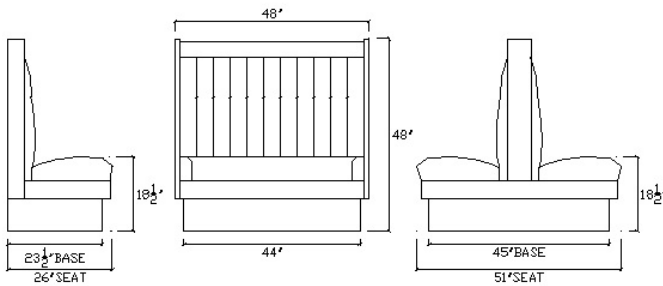

## Available Back Treatments

Plain

Square Tuft

6" Horizontal Channel

Diamond Tuft

6" Vertical Channel

4" Vertical Channel

Model #	Description	Height	Width	Depth
2801-48X	Single Booth, finished 1 end	48"	48"	26"
2802-48X	Double Booth finish 1 end	48"	48"	51"
2801-48	Single Booth, finished 2 ends	48"	48"	26"
2802-48	Double Booth finish 2 ends	48"	48"	51"
2803H-48	Half Circle (No OSB)	48"	48"x90"x48"	26"
2803T-48	Three Quarter Circle (No OSB)	48"	48"x90"x90"x48"	26"
2805-48	Wall Seating (No OSB)	48"	Specify Length	26"

\*No OSB means 'No Outside Back'-To be specified where required

\*\*\*\*\* SPECIFY BACK TREATMENT REQUIRED, AS SHOWN \*\*\*\*\*