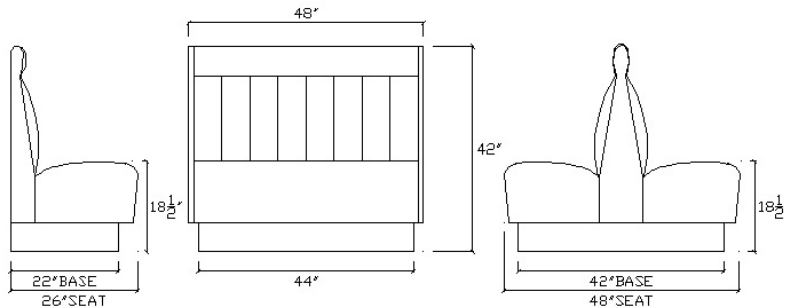

KC Booth 5200 Series

5200 Series

Available Back Treatments

Plain

Square Tuft

6" Horizontal Channel

Diamond Tuft

6" Vertical Channel

4" Vertical Channel

- Back Pad Patterns do not reflect existing Head Roll.

Model #	Description	Height	Width	Depth
5201-42X	Single Booth, finished 1 end	42"	47"	26"
5202-42X	Double Booth finish 1 end	42"	47"	48"
5201-42	Single Booth, finished 2 ends	42"	48"	26"
5202-42	Double Booth finish 2 ends	42"	48"	48"
5203H-42	Half Circle (No OSB)	42"	47"x90"x47"	26"
5203T-42	Three Quarter Circle (No OSB)	42"	47"x90"x90"x47"	26"
5205-42	Wall Seating (No OSB)	42"	Specify Length	26"

*No OSB means 'No Outside Back'-To be specified where required

***** SPECIFY BACK TREATMENT REQUIRED, AS SHOWN *****

Features:

- Removable Spring & Foam Roll Front Tailored Seat w/ Stabilizer Bars
- All Foam Back & 6" Head Roll
- Heavy Wood Frame, Glued & Reinforced w/ Corner Blocks
- Closed 6" Vinyl Base
- Custom Sizes Available Upon Request
- Six Different Back Treatments Available, As Shown