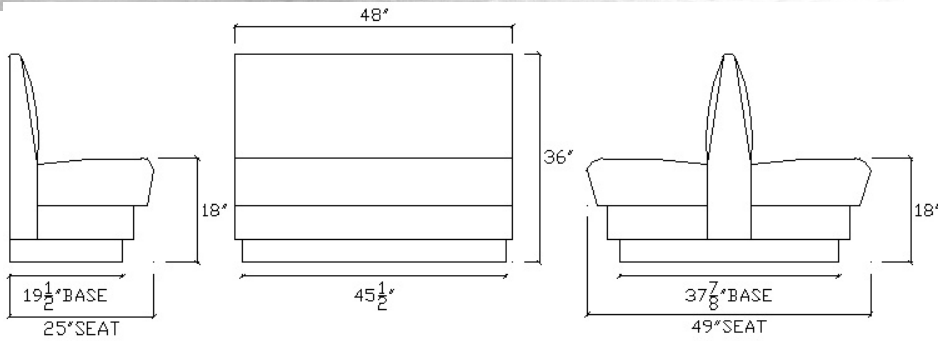

## Available Back Treatments

- Available as pictured only plain back

**Plain**

Model #	Description	Height	Width	Depth
5401-36	Single Booth, finished 2 ends	36"	48"	25"
5402-36	Double Booth finish 2 ends	36"	48"	49"
5403H-36	Half Circle (No OSB)	36"	48"x90"x48"	25"
5403T-36	Three Quarter Circle (No OSB)	36"	48"x90"x90"x48"	25"
5405-36	Wall Seating (No OSB)	36"	Specify Length	25"