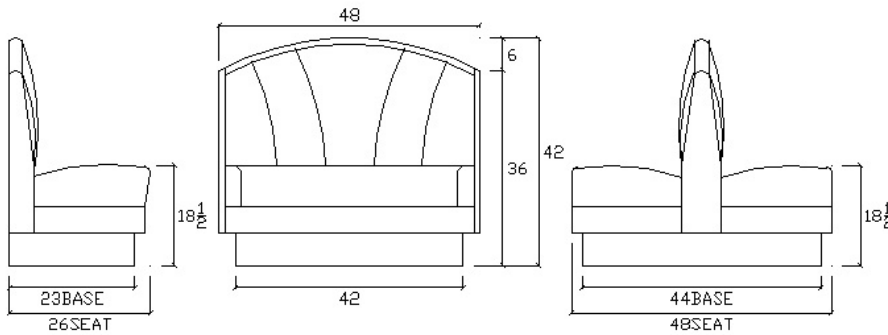

KC Booth 5500 Series

Available Back Treatments

Plain

Fan Channel

Vertical Channel

Model #	Description	Height	Width	Depth
5501-36/42X	Single Booth, finished 1 end	36/42"	47"	26"
5502-36/42X	Double Booth finish 1 end	36/42"	47"	48"
5501-36/42	Single Booth, finished 2 ends	36/42"	48"	26"
5502-36/42	Double Booth finish 2 ends	36/42"	48"	48"
5503H-36/42	Half Circle (No OSB)	36/42"	47"x90"x47"	26"
5503T-36/42	Three Quarter Circle (No OSB)	36/42"	47"x90"x90"x47"	26"
5505-36/42	Wall Seating (No OSB)	36/42"	Specify Length	26"

*No OSB means 'No Outside Back'-To be specified where required

***** SPECIFY BACK TREATMENT REQUIRED, AS SHOWN *****

Features:

- Removable Spring & Foam Waterfall Seat w/ Stabilizer Bars
- All Foam Back
- Heavy Wood Frame, Glued & Reinforced w/ Corner Blocks
- Closed 6" Vinyl Base
- Custom Sizes Available Upon Request
- Three Different Back Treatments Available, As Shown