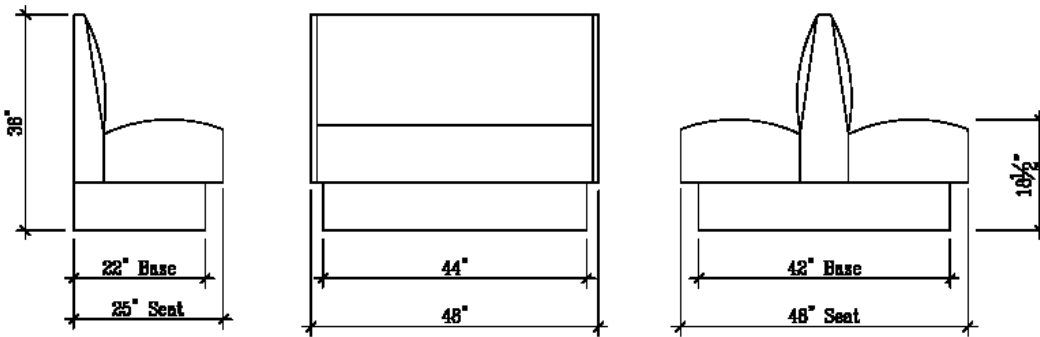

## Available Back Treatments

- Available as pictured only plain back

Plain

5700 Series

Model #	Description	Height	Width	Depth
5701-36X	Single Booth, finished 1 end	36"	47"	25"
5702-36X	Double Booth finish 1 end	36"	47"	45"
5701-36	Single Booth, finished 2 ends	36"	48"	25"
5702-36	Double Booth finish 2 ends	36"	48"	45"
5703H-36	Half Circle (No OSB)	36"	48"x90"x48"	25"
5703T-36	Three Quarter Circle (No OSB)	36"	48"x90"90"x48"	25"
5705-36	Wall Seating (No OSB)	36"	Specify Length	25"