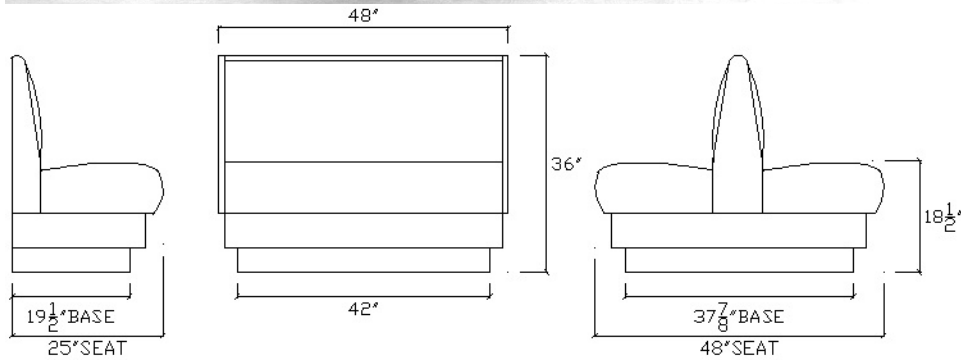

KC Booth 5800 Series

Available Back Treatments

Plain

Square Tuft

6" Horizontal Channel

Diamond Tuft

6" Vertical Channel

4" Vertical Channel

5800 Series

Model #	Description	Height	Width	Depth
5801-36X	Single Booth, finished 1 end	36"	47"	25"
5802-36X	Double Booth finish 1 end	36"	47"	48"
5801-36	Single Booth, finished 2 ends	36"	48"	25"
5802-36	Double Booth finish 2 ends	36"	48"	48"
5803H-36	Half Circle (No OSB)	36"	47"x84"x47"	25"
5803T-36	Three Quarter Circle (No OSB)	36"	47"x84"x84"x47"	25"
5805-36	Wall Seating (No OSB)	36"	Specify Length	25"