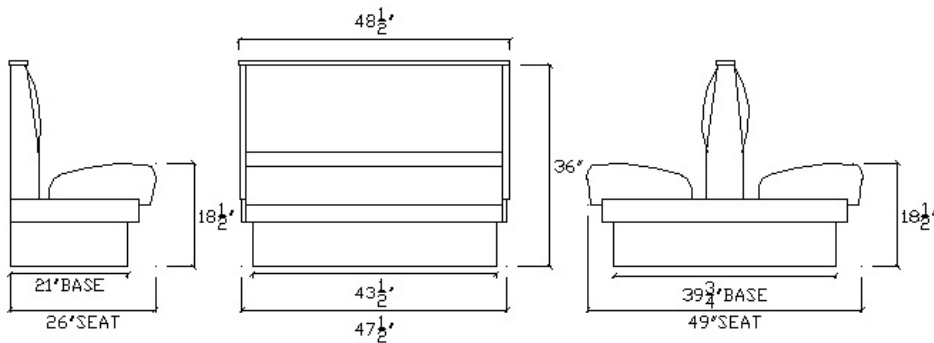

## Available Back Treatments

Plain

Square Tuft

6" Horizontal Channel

Diamond Tuft

6" Vertical Channel

4" Vertical Channel

Model #	Description	Height	Width	Depth
6601-36X	Single Booth, finished 1 end	36"	47"	26"
6602-36X	Double Booth finish 1 end	36"	47"	49"
6601-36	Single Booth, finished 2 ends	36"	48 1/2"	26"
6602-36	Double Booth finish 2 ends	36"	48 1/2"	49"
6603H-36	Half Circle (No OSB)	36"	47"x84"x47"	26"
6603T-36	Three Quarter Circle (No OSB)	36"	47"x84"x84"x47"	26"
6605-36	Wall Seating (No OSB)	36"	Specify Length	26"

\*No OSB means 'No Outside Back'-To be specified where required

\*\*\*\*\* SPECIFY BACK TREATMENT REQUIRED, AS SHOWN \*\*\*\*\*

### Features:

- Removable Laminate Top Cap & End Caps
- Removable Spring & Foam Roll Front Seat w/ Stabilizer Bars
- Removable Foam Back
- Heavy Wood Frame, Glued & Reinforced w/ Corner Blocks
- Closed 8" Vinyl Base (Std.) 1 1/2" Sq. Steel legs, or COM Carpet Base Optional
- Custom Sizes Available Upon Request
- Six Different Back Treatments Available, As Shown