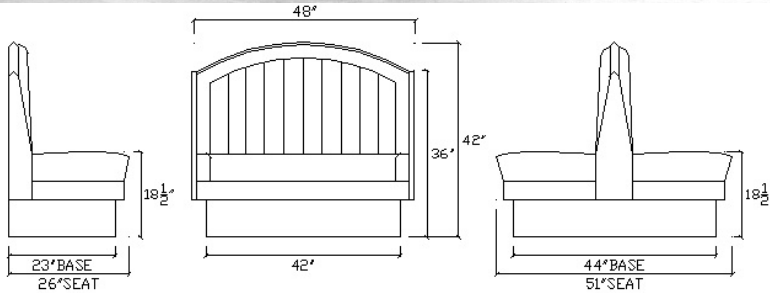

KC Booth 7700 Series

Available Back Treatments

Plain

Diamond Tuft

4" Vertical Channel

6" Vertical Channel

Model #	Description	Height	Width	Depth
7701-36/42X	Single Booth, finished 1 end	36/42"	47"	26"
7702-36/42X	Double Booth finish 1 end	36/42"	47"	51"
7701-36/42	Single Booth, finished 2 ends	36/42"	48"	26"
7702-36/42	Double Booth finish 2 ends	36/42"	48"	51"
7703H-36/42	Half Circle (No OSB)	36/42"	47"x90"x47"	26"
7703T-36/42	Three Quarter Circle (No OSB)	36/42"	47"x90"x90"x47"	26"
7705-36/42	Wall Seating (No OSB)	36/42"	Specify Length	26"

*No OSB means 'No Outside Back'-To be specified where required

***** SPECIFY BACK TREATMENT REQUIRED, AS SHOWN *****

Features:

- Removable Spring & Foam Waterfall Seat w/ Stabilizer Bars
- Spring & Foam Hand Tuft Back
- Shirred Head & End Rolls
- Heavy Wood Frame, Glued & Reinforced w/ Corner Blocks
- Closed 6" Vinyl Base
- Custom Sizes Available Upon Request
- Four Different Back Treatments Available, As Shown