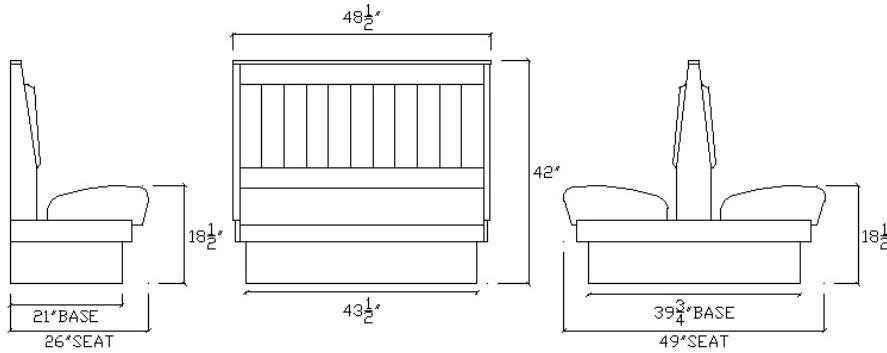

KC Booth 9700 Series

9700 Series

Available Back Treatments

Plain

Square Tuft

6" Horizontal Channel

Diamond Tuft

6" Vertical Channel

4" Vertical Channel

Model #	Description	Height	Width	Depth
9701-42X	Single Booth, finished 1 end	42"	48 1/2"	26"
9702-42X	Double Booth finish 1 end	42"	48 1/2"	49"
9701-42	Single Booth, finished 2 ends	42"	49"	26"
9702-42	Double Booth finish 2 ends	42"	49"	49"
9703H-42	Half Circle (No OSB)	42"	48 1/2"x90"x48 1/2"	26"
9703T-42	Three Quarter Circle (No OSB)	42"	48 1/2"x90"x90"x48 1/2"	26"
9705-42	Wall Seating (No OSB)	42"	Specify Length	26"

*No OSB means 'No Outside Back'-To be specified where required

***** SPECIFY BACK TREATMENT REQUIRED, AS SHOWN *****

Features:

- Removable Laminated Trim
- Removable Spring & Foam Roll Front Seat w/ Stabilizer Bars
- Removable Foam Back
- Heavy Wood Frame, Glued & Reinforced w/ Corner Blocks
- Laminated Crumb Rail
- Closed 8" Round Corner Vinyl Base
- Custom Sizes Available Upon Request
- Six Different Back Treatments Available, As Shown