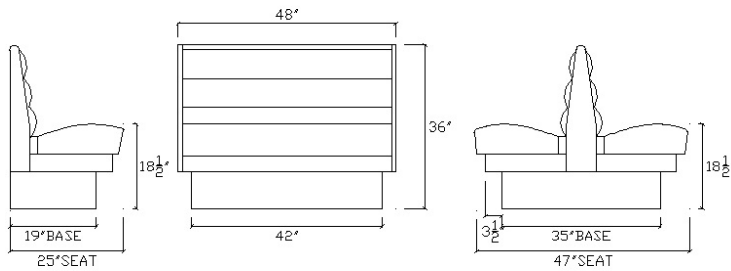

## Available Back Treatments

Plain

Square Tuft

6" Horizontal Channel

Diamond Tuft

6" Vertical Channel

4" Vertical Channel

Model #	Description	Height	Width	Depth
2401-36X	Single Booth, finished 1 end	36"	43" or 47"	25"
2402-36X	Double Booth finish 1 end	36"	43" or 47"	47"
2401-36	Single Booth, finished 2 ends	36"	44" or 48"	25"
2402-36	Double Booth finish 2 ends	36"	44" or 48"	47"
2403H-36	Half Circle (No OSB)	36"	47"x90"x47"	25"
2403T-36	Three Quarter Circle (No OSB)	36"	47"x90"x90"x47"	25"
2405-36	Wall Seating (No OSB)	36"	Specify Length	25"

\*No OSB means 'No Outside Back'-To be specified where required

\*\*\*\*\* SPECIFY BACK TREATMENT REQUIRED, AS SHOWN \*\*\*\*\*